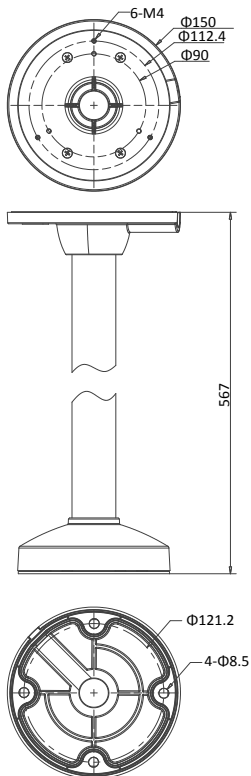

DS-1271ZJ-130-TRL

Pendant Mounting Bracket for Turret Camera

Features

- Aluminum alloy material with surface spray treatment
- Waterproof design
- Design of cap is for convenient wiring

Dimension

Available Model

DS-1271ZJ-130-TRL

Parameters

Model	DS-1271ZJ-130-TRL
Parameters	Pendant Mounting Bracket for Turret Camera
Appearance	Hikvision White
Material	Aluminum Alloy
Dimension	Φ150x567mm
Weight	1110g

Notes

- The bracket should be installed on flat wall
- Waterproof rubber is necessary for outdoor application
- The wall must be capable of supporting over 3 times as much as the total weight of the camera and the mount.
- The maximum load capacity of the bracket is 3kg